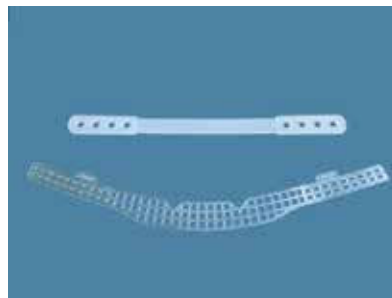

Headpod Adapters

Adapter A for chairs with headrest (HP401)

Lateral View

Frontal View

Adapter B for rigid backed chairs (HP402)

Adapter C with thumbscrews (HP409)

Headpod Adjustable Headrest (HP406)

Conventional Wheelchair Adapter (HP404)

Headpod Mounting Brackets

Adapter C with Mounting Bracket and Tube (HP407)

Backrest Mounting Bracket (HP411)

Headrest Mounting Bracket (HP408)

Headrest Mounting Bracket "U shaped" (HP410)

Headpod Arcs

One Adjustable Arc (HP601)

HP504 Big Arc (black) HP503 Medium Arc (grey)
HP502 Small Arc (green) HP501 Mini Arc (maroon)

Headpod Non Adjustable Arcs (sold separately)

Headpod Accessories

Suspension Arm (HP509)

Frontal & Occipital Straps (HP514)
Also available separately

Anti Slip Strap (HP307)

Chin Strap (HP308)

Mini Cap (HP303)

Ladder Strap (HP309)

Extension Straps, 2 units (HP310)
49cm long (19") extension straps for HP401 (adapter A)
for chairs such as Special Tomato

Angle Modifier (HP510)