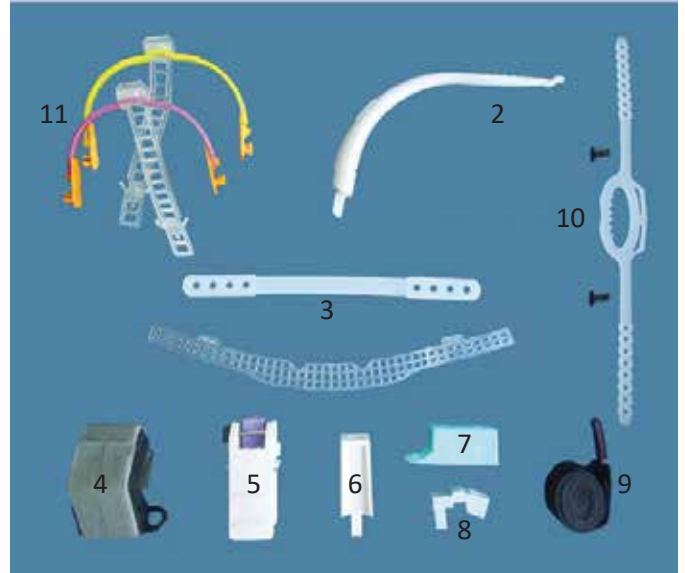

HEADPOD CATALOGUE 2017

V.6en
Jan-Dec 2017

Headpod Kits

Headpod Kit (HP100)

- | | |
|-------------------------------------|-----------------------------|
| 1. HP601 Adjustable Arc | 6. HP511 Extender |
| 2. HP509 Suspension Arm | 7. HP403 Adapter C |
| 3. HP514 Frontal & occipital Straps | 8. HP510 Angle Modifier |
| 4. HP401 Adapter A | 9. HP307 Anti Slip Up Strap |
| 5. HP402 Adapter B | 10. HP308 Chin Strap |

Headpod Kit Mini (HP102)

This Kit is the best option for patients with a cranial perimeter of 48cm (19") or less

- | | |
|-------------------------------------|-------------------------------|
| 2. HP509 Suspension Arm | 7. HP403 Adapter C |
| 3. HP514 Frontal & occipital Straps | 8. HP510 Angle Modifier |
| 4. HP401 Adapter A | 9. HP307 Anti Slip Up Strap |
| 5. HP402 Adapter B | 10. HP308 Chin Strap |
| 6. HP511 Extender | 11. Mini and Small fixed arcs |

Headpod Kit Max (HP104)

HP100 + HP406

This Kit is the sum of the Headpod Kit HP100 previously mentioned and the Headpod Adjustable Headrest HP406

Headpod Sensor (HP700)

HP700 Headpod Sensor

Movement sensor that confirms it as a therapeutic tool

Headpod Adapters

Adapter A for chairs with headrest (HP401)

Lateral View

Frontal View

Adapter B for rigid backed chairs (HP402)

Adapter C with thumbscrews (HP409)

Headpod Adjustable Headrest (HP406)

Conventional Wheelchair Adapter (HP404)