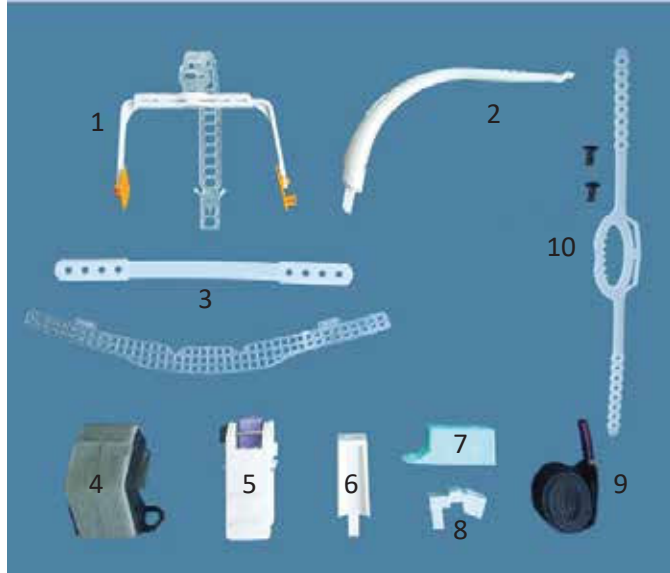

HEADPOD CATALOGUE 2017

V.6en
Jan-Dec 2017

Headpod Kits

Headpod Kit (HP100)

- | | |
|-------------------------------------|-----------------------------|
| 1. HP601 Adjustable Arc | 6. HP511 Extender |
| 2. HP509 Suspension Arm | 7. HP403 Adapter C |
| 3. HP514 Frontal & occipital Straps | 8. HP510 Angle Modifier |
| 4. HP401 Adapter A | 9. HP307 Anti Slip Up Strap |
| 5. HP402 Adapter B | 10. HP308 Chin Strap |

Headpod Kit Mini (HP102)

This Kit is the best option for patients with a cranial perimeter of 48cm (19") or less

- | | |
|-------------------------------------|-------------------------------|
| 2. HP509 Suspension Arm | 7. HP403 Adapter C |
| 3. HP514 Frontal & occipital Straps | 8. HP510 Angle Modifier |
| 4. HP401 Adapter A | 9. HP307 Anti Slip Up Strap |
| 5. HP402 Adapter B | 10. HP308 Chin Strap |
| 6. HP511 Extender | 11. Mini and Small fixed arcs |

Headpod Kit Max (HP104)

HP100 + HP406

This Kit is the sum of the Headpod Kit HP100 previously mentioned and the Headpod Adjustable Headrest HP406

Headpod Sensor (HP700)

HP700 Headpod Sensor

Movement sensor that confirms it as a therapeutic tool

Headpod Adapters

Adapter A for chairs with headrest (HP401)

Lateral View

Frontal View

Adapter B for rigid backed chairs (HP402)

Adapter C with thumbscrews (HP409)

Headpod Adjustable Headrest (HP406)

Conventional Wheelchair Adapter (HP404)