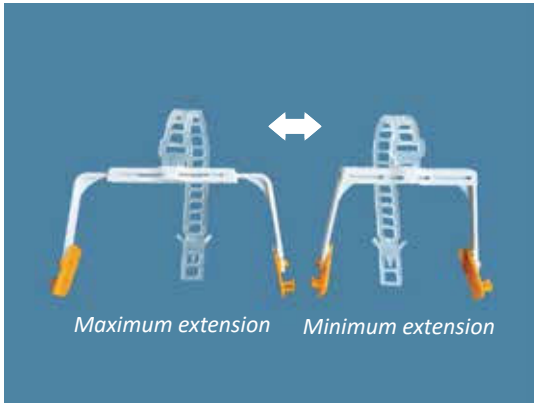

Headpod Adapters

Adapter A for chairs with headrest (HP401)

Lateral View

Frontal View

Adapter B for rigid backed chairs (HP402)

Adapter C with thumbscrews (HP409)

Headpod Adjustable Headrest (HP406)

Conventional Wheelchair Adapter (HP404)

Headpod Mounting Brackets

Adapter C with Mounting Bracket and Tube (HP407)

Backrest Mounting Bracket (HP411)

Headrest Mounting Bracket (HP408)

Headrest Mounting Bracket "U shaped" (HP410)

Headpod Arcs

One Adjustable Arc (HP601)

Anti Slip Strap (HP307)

Chin Strap (HP308)

Mini Cap (HP303)

Ladder Strap (HP309)

Extension Straps, 2 units (HP310)
49cm long (19") extension straps for HP401 (adapter A)
for chairs such as Special Tomato

Angle Modifier (HP510)