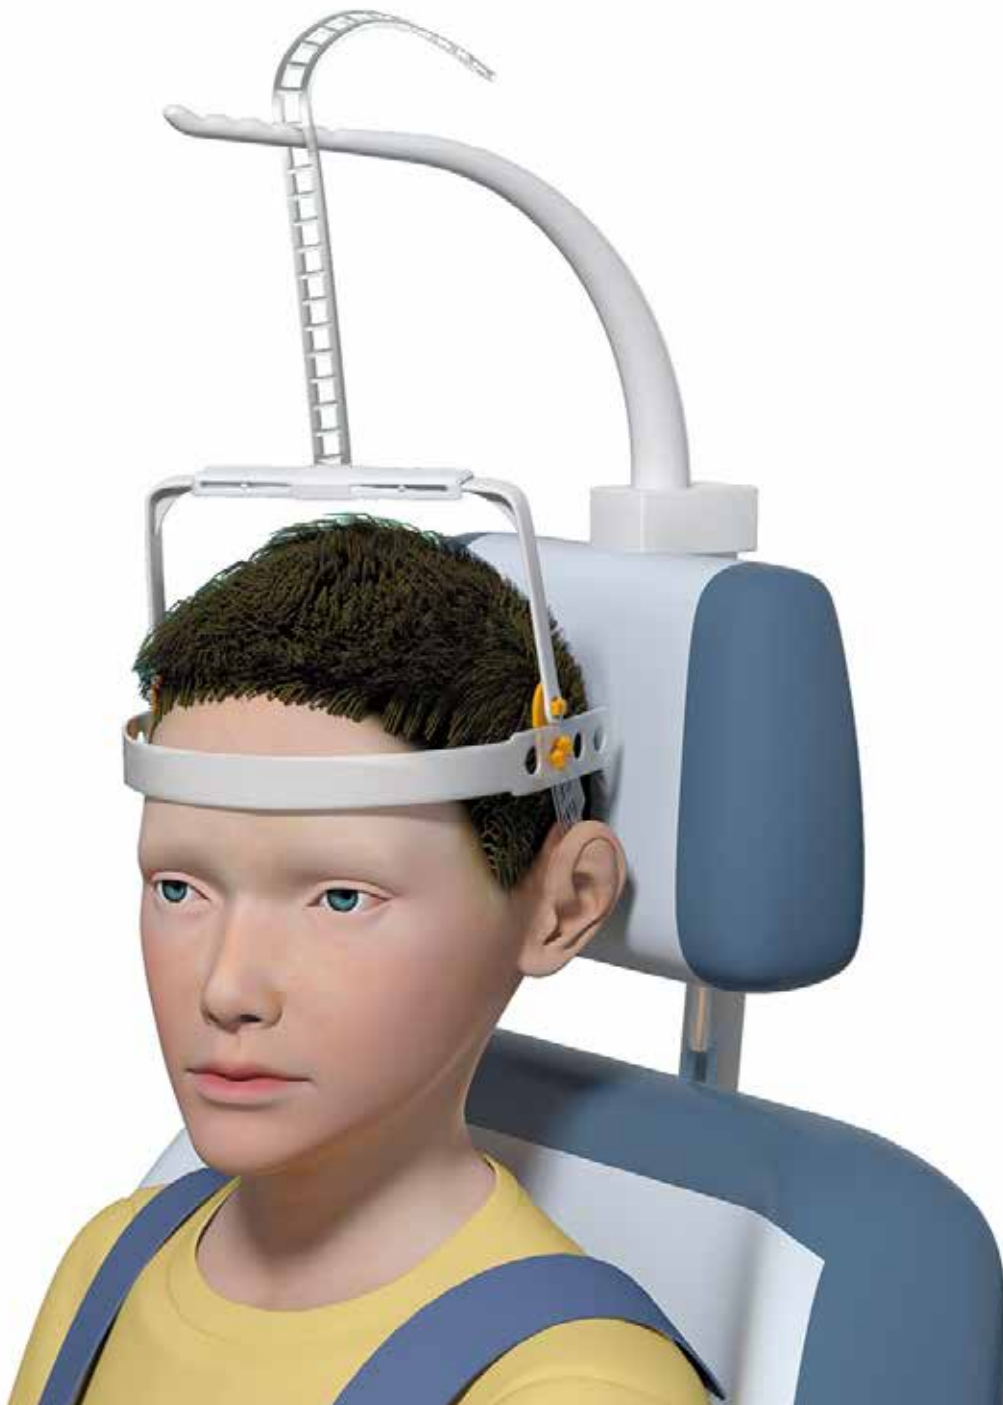

HEADPOD CATALOGUE 2017

V.6en
Jan-Dec 2017

Headpod Kits

Headpod Kit (HP100)

- | | |
|-------------------------------------|-----------------------------|
| 1. HP601 Adjustable Arc | 6. HP511 Extender |
| 2. HP509 Suspension Arm | 7. HP403 Adapter C |
| 3. HP514 Frontal & occipital Straps | 8. HP510 Angle Modifier |
| 4. HP401 Adapter A | 9. HP307 Anti Slip Up Strap |
| 5. HP402 Adapter B | 10. HP308 Chin Strap |

Headpod Kit Mini (HP102)

This Kit is the best option for patients with a cranial perimeter of 48cm (19") or less

- | | |
|-------------------------------------|-------------------------------|
| 2. HP509 Suspension Arm | 7. HP403 Adapter C |
| 3. HP514 Frontal & occipital Straps | 8. HP510 Angle Modifier |
| 4. HP401 Adapter A | 9. HP307 Anti Slip Up Strap |
| 5. HP402 Adapter B | 10. HP308 Chin Strap |
| 6. HP511 Extender | 11. Mini and Small fixed arcs |

Headpod Kit Max (HP104)

HP100 + HP406

This Kit is the sum of the Headpod Kit HP100 previously mentioned and the Headpod Adjustable Headrest HP406

Headpod Sensor (HP700)

HP700 Headpod Sensor

Movement sensor that confirms it as a therapeutic tool

Headpod Adapters

Adapter A for chairs with headrest (HP401)

Lateral View

Frontal View

Adapter B for rigid backed chairs (HP402)

Adapter C with thumbscrews (HP409)

Headpod Adjustable Headrest (HP406)

Conventional Wheelchair Adapter (HP404)