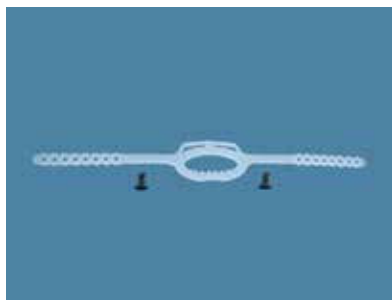

Headpod Mounting Brackets

Adapter C with Mounting Bracket and Tube (HP407)

Backrest Mounting Bracket (HP411)

Headrest Mounting Bracket (HP408)

Headrest Mounting Bracket "U shaped" (HP410)

Headpod Arcs

One Adjustable Arc (HP601)

HP504 Big Arc (black) HP503 Medium Arc (grey)
HP502 Small Arc (green) HP501 Mini Arc (maroon)

Headpod Non Adjustable Arcs (sold separately)

Headpod Accessories

Suspension Arm (HP509)

Frontal & Occipital Straps (HP514)
Also available separately

Anti Slip Strap (HP307)

Chin Strap (HP308)

Mini Cap (HP303)

Ladder Strap (HP309)

Extension Straps, 2 units (HP310)
49cm long (19") extension straps for HP401 (adapter A)
for chairs such as Special Tomato

Angle Modifier (HP510)