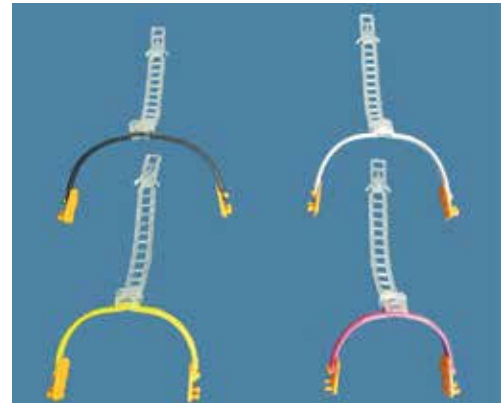

Headpod Adapters

Adapter A for chairs with headrest (HP401)

Lateral View

Frontal View

Adapter B for rigid backed chairs (HP402)

Adapter C with thumbscrews (HP409)

Headpod Adjustable Headrest (HP406)

Conventional Wheelchair Adapter (HP404)

Headpod Mounting Brackets

Adapter C with Mounting Bracket and Tube (HP407)

Backrest Mounting Bracket (HP411)

Headrest Mounting Bracket (HP408)

Headrest Mounting Bracket "U shaped" (HP410)

Headpod Arcs

One Adjustable Arc (HP601)

HP504 Big Arc (black) HP503 Medium Arc (grey)
HP502 Small Arc (green) HP501 Mini Arc (maroon)

Headpod Non Adjustable Arcs (sold separately)

Headpod Accessories

Suspension Arm (HP509)

Frontal & Occipital Straps (HP514)
Also available separately

Anti Slip Strap (HP307)

Chin Strap (HP308)

Mini Cap (HP303)

Ladder Strap (HP309)

Extension Straps, 2 units (HP310)
49cm long (19") extension straps for HP401 (adapter A)
for chairs such as Special Tomato

Angle Modifier (HP510)