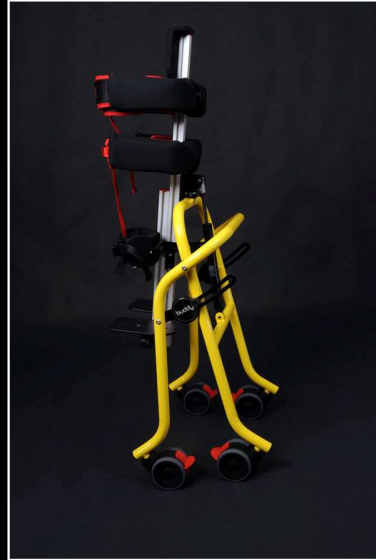

adaptability

The large growth range and easy adjustments means the Buddy Postura will cover a wide range of children in a single unit and can easily be configured to your specific requirements. The four TOTAL LOCK castors provide secure stability when engaged and smooth manoeuvrability when unlocked. The stander can also be easily folded for storage and transport.

features

- 1 Adjustable lateral supports
- 2 Telescopic chest pad
- 3 Individually adjustable knee supports
- 4 Individually adjustable foot plates
- 5 Lockable swivel castors
- 6 Locking gas spring
- 7 Adjustable tray - prone or supine
- 8 Adjustable head support - prone or supine
- 9 Folding

www.dejay.com.au info@dejay.com.au

Sydney: (02) 9838 8869 Melbourne: (03) 9558 9669 Brisbane: 0413 076 333

take a stand!

buddy postura

The Buddy Postura is a versatile 4 in 1 standing aid that provides secure postural support at a wide range of inclines. The minimal frame and ergonomic design facilitates peer level interaction while the open design means there are no obstructions to interaction.

stand tall

Interaction, play and learning

Standing at the same level as others promotes interaction and play.

By using a tray, specific learning objectives can also be achieved with easier communication.