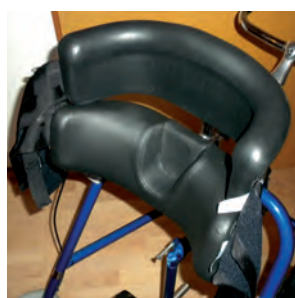

2 PUR supports