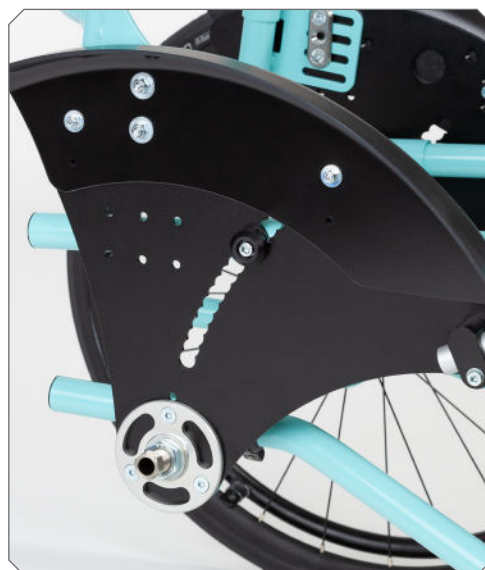

Side plate (seat angle adjustment).