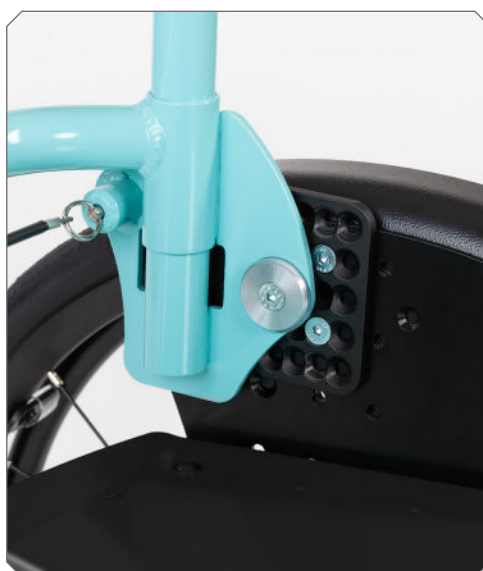

Back base, foldable.