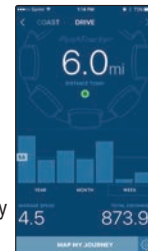

Smartphone App

The PushTracker App provides even more information and power assist individualization. Everything seamlessly connects to give you a complete picture of activity helping you monitor habits, reduce injury and ultimately improve your life.