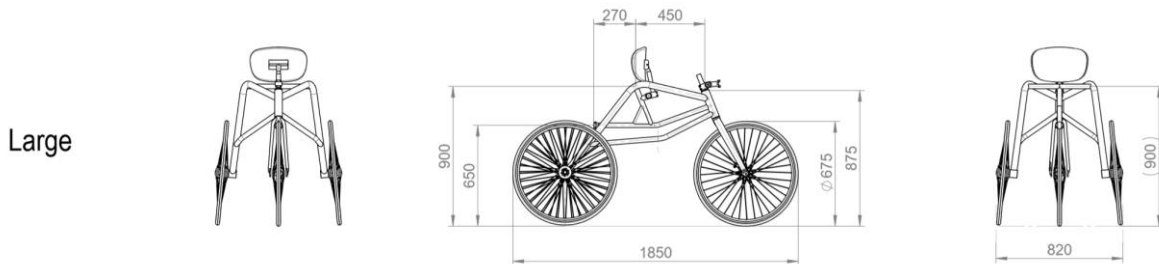

Please use our guide to choose the correct size of WISP RaceRunner for you.

Size M

Variation of saddle height: 60-75 cm. Maximum weight 70 kg

Size L

Variation of saddle height: 70-85 cm. Maximum weight 90 kg

Size XL

Variation of saddle height: 80-95 cm. Maximum weight 100 kg

Intellectual property belongs to Psiwip AB.

WISP RaceRunner is design protected and it is a law break to make a physical copy or use the pictures without a permission from Psiwip AB, Sweden.