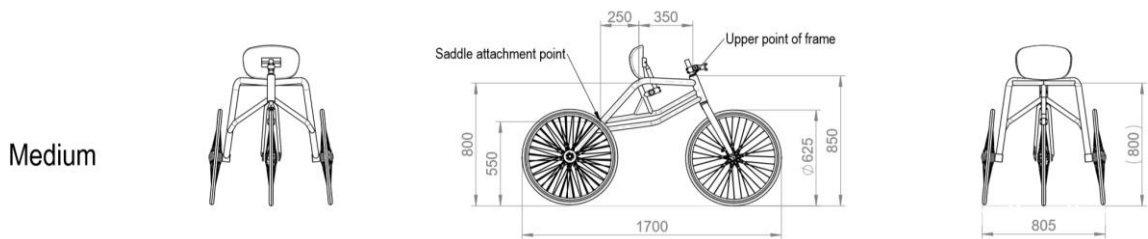

Please use our guide to choose the correct size of WISP RaceRunner for you.

Size M

Variation of saddle height: 60-75 cm. Maximum weight 70 kg

Size L

Variation of saddle height: 70-85 cm. Maximum weight 90 kg

Size XL

Variation of saddle height: 80-95 cm. Maximum weight 100 kg

Intellectual property belongs to Psiwip AB.

WISP RaceRunner is design protected and it is a law break to make a physical copy or use the pictures without a permission from Psiwip AB, Sweden.