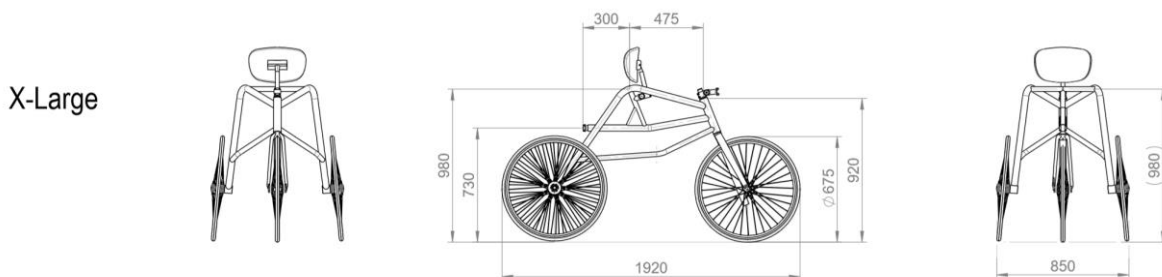

Please use our guide to choose the correct size of WISP RaceRunner for you.

Size M

Variation of saddle height: 60-75 cm. Maximum weight 70 kg

Size L

Variation of saddle height: 70-85 cm. Maximum weight 90 kg

Size XL

Variation of saddle height: 80-95 cm. Maximum weight 100 kg

Intellectual property belongs to Psiwip AB.

WISP RaceRunner is design protected and it is a law break to make a physical copy or use the pictures without a permission from Psiwip AB, Sweden.